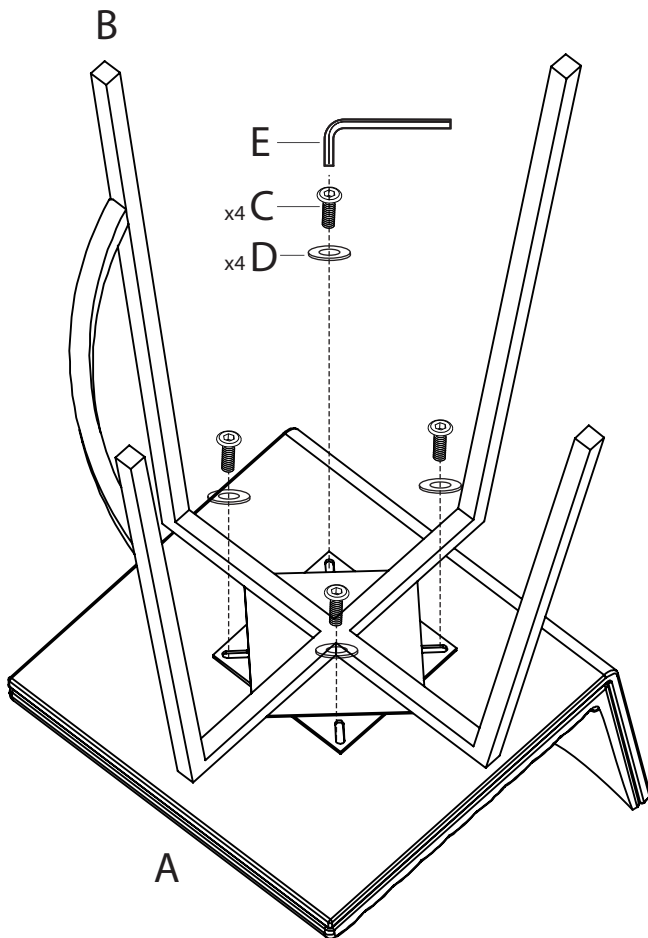

# Mason Swivel Counter Stool

Part # B26-MSNSW UP XX+XX

20-0320

**PARTS**

A

B

x4  
(M6x14mm)

C

x4

D

E

**1**

**2**

Do not over tighten.  
 Do not use power tools to assemble.